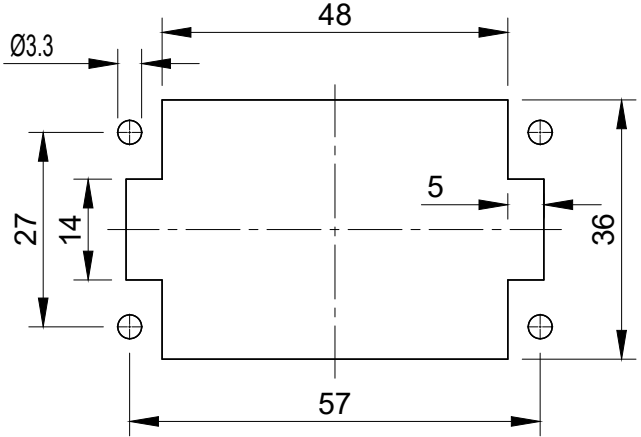

Panel cut out

<p>All Dimensions in mm Original Size DIN A4</p>	Date 2019-12-15	Drawing No. TC5962804	Rev. A00	Scale 1:1
	Part No. 10 32 018 2200	Created by Shuxu Huang	Checked by Yiyi Luo	Page 1/1
<p>InKonn (Suzhou) Electric Technology Co.,Ltd.</p>				
<p>Type Name IEE-018-CF</p>				